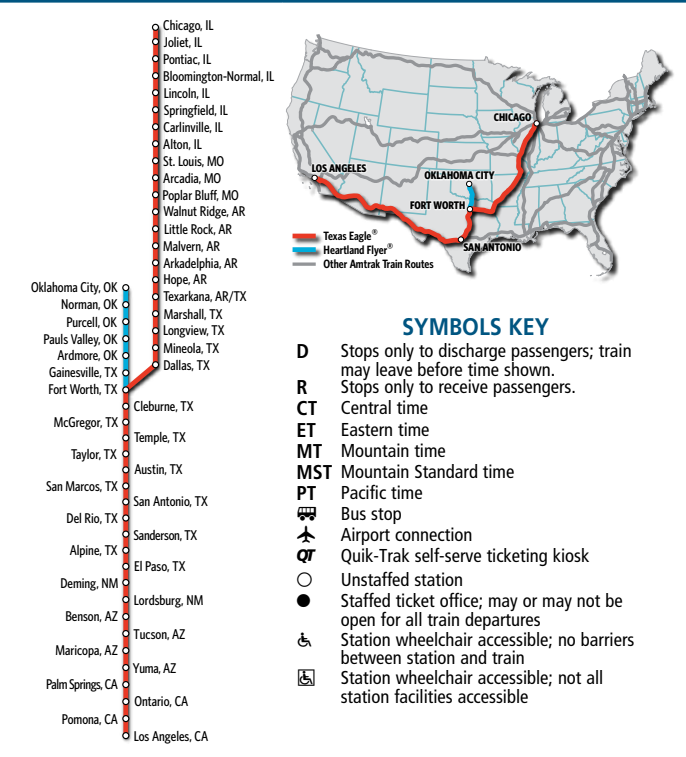

SHADING KEY

Overnight train

Possible Texas Eagle Schedule Change

The Texas Eagle schedule is subject to change between Chicago and San Antonio. Visit Amtrak.com or call 1-800-USA-RAIL to confirm schedules for your anticipated travel date.

Service between Chicago and San Antonio

The Texas Eagle serves all stations between Chicago and San Antonio daily. Through service west of San Antonio operates tri-weekly, departing Chicago, Poplar Bluff and intermediate stations on Sundays, Tuesdays and Fridays. Eastbound trains departing Los Angeles on Sunday, Wednesday and Friday arrive stations San Antonio-Little Rock on Tuesday, Friday and Sunday, and stations Walnut Ridge-Chicago on Wednesday, Saturday and Monday.

TEXAS EAGLE®

serving **CHICAGO - ST. LOUIS - LITTLE ROCK - DALLAS - FORT WORTH - SAN ANTONIO - LOS ANGELES** and intermediate stations

Effective March 10, 2019

Amtrak.com
1-800-USA-RAIL

TEXAS EAGLE and HEARTLAND FLYER ROUTE MAP and SYMBOLS

serving **CHICAGO - ST. LOUIS - LITTLE ROCK - DALLAS - FORT WORTH - SAN ANTONIO - LOS ANGELES** and intermediate stations

Effective March 10, 2019

Amtrak.com
1-800-USA-RAIL

Thruway Connections

Dallas • Jackson • Meridian (Greyhound Lines)