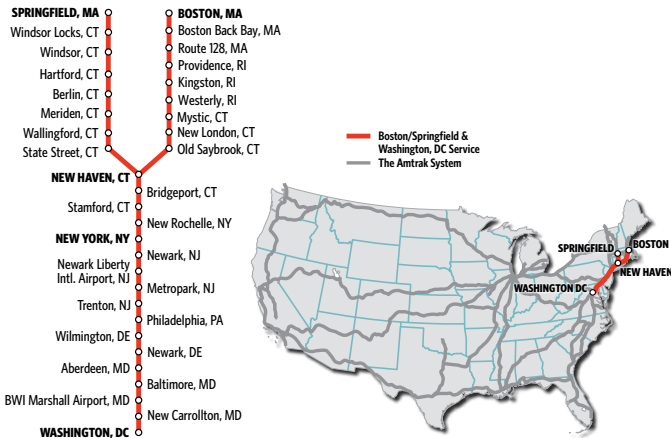

NORTHEAST CORRIDOR

serving **BOSTON - PROVIDENCE - SPRINGFIELD - HARTFORD - NEW HAVEN - NEW YORK - WASHINGTON, DC** and intermediate stations

Amtrak.com
1-800-USA-RAIL

BOSTON and WASHINGTON DC ROUTE MAP and SYMBOLS

SYMBOLS KEY

D Stops only to discharge passengers; train may leave before time shown.	○ Unstaffed station
L Stops to receive and discharge passengers; train may leave before time shown.	● Staffed Station with ticket office; may or may not be open for all train departures
R Stops only to receive passengers.	♿ Station wheelchair accessible; no barriers between station and train.
Thruway Bus stop	♿ Station wheelchair accessible; not all station facilities accessible.
Airport connection	
Ferry connection	
Quik-Trak self-serve ticketing kiosk	

Connecting Local Services

Boston

Massachusetts Bay Transportation Authority (commuter rail, subway, light rail & bus): (617) 222-3200 or (800) 392-6100; www.mbta.com

New Haven

Shore Line East (commuter rail): in Connecticut (800) ALL-RIDE; outside Connecticut (203) 777-RIDE; www.shorelineeast.com
Connecticut Transit (bus service): (203) 624-0151

New York

Metro-North Railroad: (800) 638-7646 or (212) 532-4900; www.mta.info
Long Island Rail Road (LIRR) (commuter rail): (718) 217-LIRR; www.mta.info
NJ TRANSIT (commuter rail & bus): (973) 275-5555; www.NJtransit.com
New York City Transit (subway & bus): (718) 330-1234; www.mta.info

Newark

NJ TRANSIT (commuter rail, subway & bus): (973) 275-5555; www.NJtransit.com
Port Authority Trans-Hudson Corporation (PATH) (subway): (800) 234-PATH; www.panynj.gov/path

Philadelphia

Southeastern Pennsylvania Transportation Authority (SEPTA) (commuter rail, light rail, subway & bus): (215) 580-7800; www.septa.org

Wilmington

DART First State (DART) (commuter rail & bus); 1-800-652-DART; www.DartFirstState.com

Baltimore

MARC (commuter rail): (800) 325-RAIL; www.mtmaryland.com
Maryland Transit Administration (MTA) (bus, light rail & subway): in the Baltimore metropolitan area: (800) 543-9809; other areas: (410) 539-5000; www.mtmaryland.com

Washington

MARC (commuter rail): (800) 325-RAIL; www.mtmaryland.com
Virginia Railway Express (commuter rail): (800) RIDE-VRE; www.vre.org
Metrail & Metrobus (subway & bus): (202) 637-7000; www.wmata.com

Carry-On Pet Program

Amtrak.com Pets Animals A small cat or dog in a pet carrier may be carried on *Northeast Corridor* trains with reservations required. Reservations can be made at a staffed station or visit the website for complete information.

Additional Northeast Corridor Stations

The following stations are also served, a change of trains is required: New Brunswick, NJ; Princeton Junction, NJ; Cornwells Heights, PA; North Philadelphia, PA; Newark, DE and Aberdeen, MD.

Airport Connections

Newark Liberty International Airport

Convenient transfers between Amtrak Newark Liberty International Airport station and airline terminals via AirTrain.

Philadelphia International Airport

Convenient transfers between Gray 30th Street station and airline terminals via SEPTA Airport Line trains.