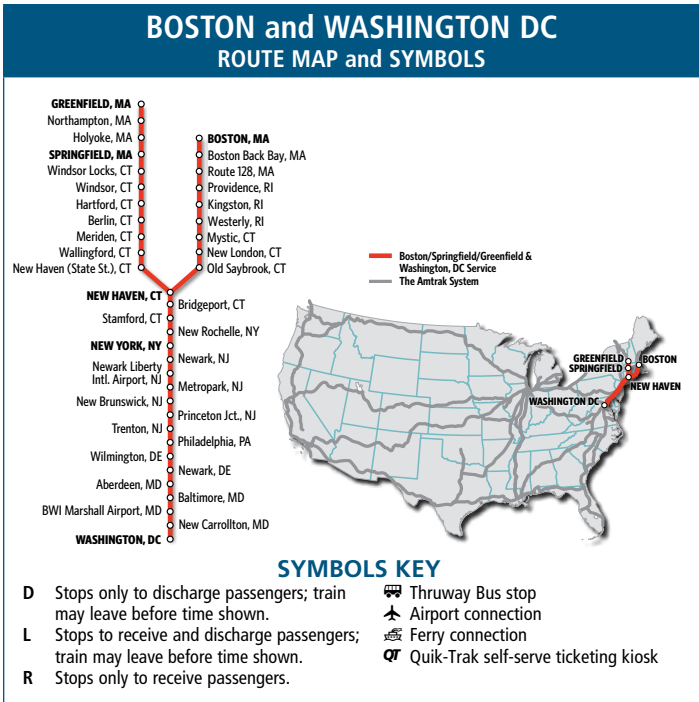

NORTHEAST CORRIDOR

serving **BOSTON - PROVIDENCE - GREENFIELD - SPRINGFIELD - HARTFORD - NEW HAVEN - NEW YORK - WASHINGTON, DC** and intermediate stations

Amtrak.com
1-800-USA-RAIL

Service on Northeast Corridor Trains

- **Coaches: Reservations required.**
- **Business class service available. Reservations required.** For more information visit Amtrak.com/business-class.
- **First class service available.**
- **Café service.** Table seating offering a variety of meals, snacks and beverages for sale. For more information, visit Amtrak.com/cafe.
- **Amtrak Quiet Car.**
- **Checked baggage at select stations.**
- **Wi-Fi available.**
- **On Board Bicycle Racks:** We offer a number of different services to transport your bike onboard. Each train has different equipment and loading procedures that dictate what service will be offered. Reservations are required and additional charges apply. Visit amtrak.com/bikes for all the details before you book your trip.

All Amtrak services and stations are non-smoking.

See pages 10-12 for Thruway Connections.

Service between Greenfield, Springfield and New Haven is financed primarily through funds made available by the Connecticut Department of Transportation and the Massachusetts Department of Transportation.

Connecting Local Services

1. **Boston**
   Massachusetts Bay Transportation Authority (commuter rail, subway, light rail & bus): (617) 222-3200 or (800) 392-6100; www.mbta.com
2. **New Haven**
   Shore Line East (commuter rail): in Connecticut (800) ALL-RIDE; outside Connecticut (203) 777-RIDE; www.shorelineeast.com
   Connecticut Transit (bus service): (203) 624-0151
3. **New York**
   Metro-North Railroad: (800) 638-7646 or (212) 532-4900; www.mta.info
   Long Island Rail Road (LIRR) (commuter rail): (718) 217-LIRR; www.mta.info
   NJ TRANSIT (commuter rail & bus): (973) 275-5555; www.NJtransit.com
   New York City Transit (subway & bus): (718) 330-1234; www.mta.info
4. **Newark**
   NJ TRANSIT (commuter rail, subway & bus): (973) 275-5555; www.NJtransit.com
   Port Authority Trans-Hudson Corporation (PATH) (subway): (800) 234-PATH; www.panynj.gov/path
5. **Philadelphia**
   Southeastern Pennsylvania Transportation Authority (SEPTA) (commuter rail, light rail, subway & bus): (215) 580-7800; www.septa.org
6. **Wilmington**
   DART First State (DART) (commuter rail & bus); 1-800-652-DART; www.DartFirstState.com
7. **Baltimore**
   MARC (commuter rail): (800) 325-RAIL; www.mtmaryland.com
   Maryland Transit Administration (MTA) (bus, light rail & subway): in the Baltimore metropolitan area: (800) 543-9809; other areas: (410) 539-5000; www.mtmaryland.com
8. **Washington**
   MARC (commuter rail): (800) 325-RAIL; www.mtmaryland.com
   Virginia Railway Express (commuter rail): (800) RIDE-VRE; www.vre.org
   Metrail & Metrobus (subway & bus): (202) 637-7000; www.wmata.com

Amtrak 30th Street Station-Center City Rail Transfer

Amtrak tickets to and from Philadelphia are honored for a transfer between Gray 30th Street Station (Upper Level platforms) and either Suburban Station or Jefferson Station (Pennsylvania Convention Center) via the frequent commuter rail service operated by SEPTA. Your Amtrak ticket, ticket receipt or eTicket travel document must be presented to the SEPTA conductor and remain visible while on board. For additional details, call SEPTA at (215) 580-7800.

Additional Northeast Corridor Stations

The following stations are also served, a change of trains is required: Cornwells Heights, PA; North Philadelphia, PA; and Newark, DE.

Airport Connections

1. **Newark Liberty International Airport**
   Convenient transfers between Amtrak Newark Liberty International Airport station and airline terminals via AirTrain.
2. **Philadelphia International Airport**
   Convenient transfers between Gray 30th Street station and airline terminals via SEPTA Airport Line trains.
3. **Wilmington New Castle Airport**
   Convenient transfers between the Amtrak Station Wilmington and the airline terminal at the Wilmington New Castle Airport via DART bus 22.
4. **BWI Thurgood Marshall Airport**
   Convenient transfers between Amtrak station and airline terminals via free shuttle bus.