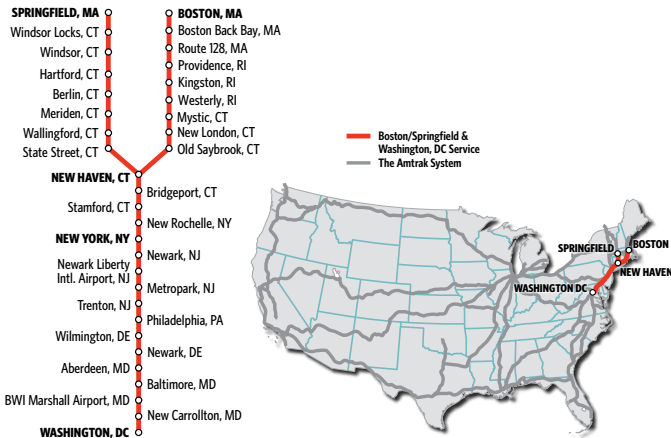

Service between Springfield and New Haven is financed primarily through funds made available by the Connecticut Department of Transportation and the Massachusetts Department of Transportation.

THIS TIMETABLE SHOWS ALL AMTRAK SERVICE FROM BOSTON OR SPRINGFIELD TO POINTS NEW YORK THROUGH WASHINGTON, DC. Also see Timetable Form W02 for complete New York and Philadelphia to Washington, DC schedules, and Timetable Form W06 for service to Virginia locations.

- Van/Car service available from Kingston, RI station to Newport, RI. Reservations required. Call (401) 295-1100 for information and reservations.
- Seasonal shuttle service from Kingston, R.I. train station to Quonset Point, R.I. Operated by Martha's Vineyard Fast Ferry to connect with ferry boats. Reservations required. Call (401) 295-4040 or visit www.vineyardfastferry.com for information and reservations.

* Connecting Train 412 operates Mo-Th only.

All Amtrak services and stations are non-smoking.

SHADING KEY

Acela Express Daytime train Connecting train

THIS TIMETABLE SHOWS ALL AMTRAK SERVICE FROM BOSTON OR SPRINGFIELD TO POINTS NEW YORK THROUGH WASHINGTON, DC. Also see Timetable Form W02 for complete New York and Philadelphia to Washington, DC schedules, and Timetable Form W06 for service to Virginia locations.

NORTHEAST CORRIDOR

serving **BOSTON - PROVIDENCE - SPRINGFIELD - HARTFORD - NEW HAVEN - NEW YORK - WASHINGTON, DC** and intermediate stations

Effective July 13, 2019

Amtrak.com
1-800-USA-RAIL

BOSTON and WASHINGTON DC ROUTE MAP and SYMBOLS