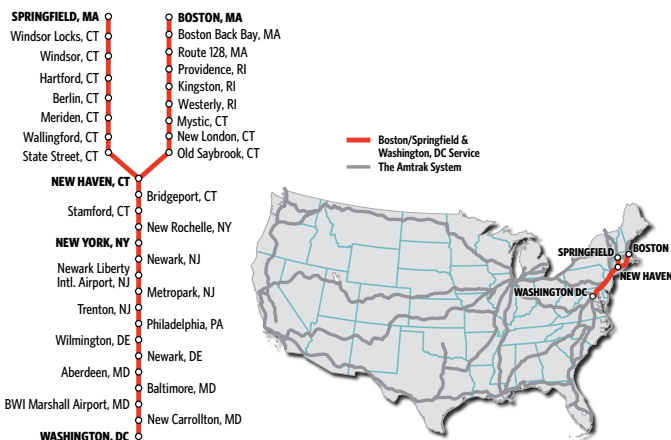

NORTHEAST CORRIDOR

serving **BOSTON - PROVIDENCE - SPRINGFIELD - HARTFORD - NEW HAVEN - NEW YORK - WASHINGTON, DC** and intermediate stations

Effective June 9, 2018

Amtrak.com
1-800-USA-RAIL

BOSTON and WASHINGTON DC ROUTE MAP and SYMBOLS

SYMBOLS KEY

D Stops only to discharge passengers; train may leave before time shown.	○ Unstaffed station
L Stops to receive and discharge passengers; train may leave before time shown.	● Staffed Station with ticket office; may or may not be open for all train departures
R Stops only to receive passengers.	♿ Station wheelchair accessible; no barriers between station and train.
Thruway Bus stop	♿ Station wheelchair accessible; not all station facilities accessible.
Airport connection	
Ferry connection	
Quik-Trak self-serve ticketing kiosk	

Connecting Local Services

Boston

Massachusetts Bay Transportation Authority (commuter rail, subway, light rail & bus): (617) 222-3200 or (800) 392-6100; www.mbta.com

New Haven

Shore Line East (commuter rail): in Connecticut (800) ALL-RIDE; outside Connecticut (203) 777-RIDE; www.shorelineeast.com
Connecticut Transit (bus service): (203) 624-0151

New York

Metro-North Railroad: (800) 638-7646 or (212) 532-4900; www.mta.info
Long Island Rail Road (LIRR) (commuter rail): (718) 217-LIRR; www.mta.info
NJ TRANSIT (commuter rail & bus): (973) 275-5555; www.NJtransit.com
New York City Transit (subway & bus): (718) 330-1234; www.mta.info

Newark

NJ TRANSIT (commuter rail, subway & bus): (973) 275-5555; www.NJtransit.com
Port Authority Trans-Hudson Corporation (PATH) (subway): (800) 234-PATH; www.panynj.gov/path

Philadelphia

Southeastern Pennsylvania Transportation Authority (SEPTA) (commuter rail, light rail, subway & bus): (215) 580-7800; www.septa.org

Wilmington

DART First State (DART) (commuter rail & bus); 1-800-652-DART; www.DartFirstState.com

Baltimore

MARC (commuter rail): (800) 325-RAIL; www.mtmaryland.com
Maryland Transit Administration (MTA) (bus, light rail & subway): in the Baltimore metropolitan area: (800) 543-9809; other areas: (410) 539-5000; www.mtmaryland.com

Washington

MARC (commuter rail): (800) 325-RAIL; www.mtmaryland.com
Virginia Railway Express (commuter rail): (800) RIDE-VRE; www.vre.org
Metrail & Metrobus (subway & bus): (202) 637-7000; www.wmata.com

Carry-On Pet Program

Amtrak.com Pets Animals A small cat or dog in a pet carrier may be carried on *Northeast Corridor* trains with reservations required. Reservations can be made at a staffed station or visit the website for complete information.

Additional Northeast Corridor Stations

The following stations are also served, a change of trains is required: New Brunswick, NJ; Princeton Junction, NJ; Cornwells Heights, PA; North Philadelphia, PA; Newark, DE and Aberdeen, MD.

Airport Connections

Newark Liberty International Airport

Convenient transfers between Amtrak Newark Liberty International Airport station and airline terminals via AirTrain.

Philadelphia International Airport

Convenient transfers between Gray 30th Street station and airline terminals via SEPTA Airport Line trains.