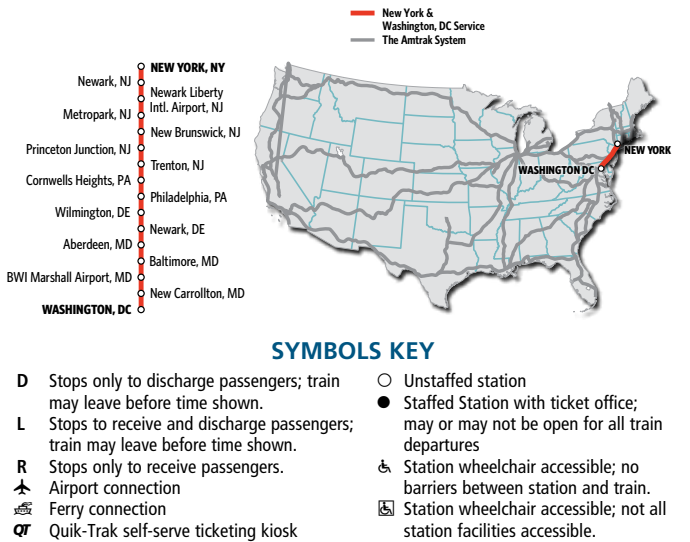

NORTHEAST CORRIDOR

serving **NEW YORK - NEWARK - TRENTON - PHILADELPHIA - WILMINGTON - BALTIMORE - WASHINGTON, DC** and intermediate stations

Amtrak.com
1-800-USA-RAIL

NEW YORK and WASHINGTON DC ROUTE MAP and SYMBOLS

Connecting Local Services

New York

Metro-North Railroad: (800) 638-7646 or (212) 532-4900; www.mta.info
Long Island Rail Road (LIRR) (commuter rail): (718) 217-LIRR; www.mta.info
NJ TRANSIT (commuter rail & bus): (973) 275-5555; www.njtransit.com
New York City Transit (subway & bus): (718) 330-1234; www.mta.info

Newark

NJ TRANSIT (commuter rail, subway & bus): (973) 275-5555; www.njtransit.com
Port Authority Trans-Hudson Corporation (PATH) (subway): (800) 234-PATH; www.panynj.gov/path

Philadelphia

Southeastern Pennsylvania Transportation Authority (SEPTA) (commuter rail, light rail, subway & bus): (215) 580-7800; www.septa.org

Wilmington

DART First State (DART) (commuter rail & bus); 1-800-652-DART; www.DartFirstState.com

Baltimore

MARC (commuter rail): (800) 325-RAIL; www.mtmaryland.com
Maryland Transit Administration (MTA) (bus, light rail & subway): in the Baltimore metropolitan area: (800) 543-9809; other areas: (410) 539-5000; www.mtmaryland.com

Washington

MARC (commuter rail): (800) 325-RAIL; www.mtmaryland.com
Virginia Railway Express (commuter rail): (800) RIDE-VRE; www.vre.org
Metro rail & Metrobus (subway & bus): (202) 637-7000; www.wmata.com

Airport Connections

Newark Liberty International Airport

Convenient transfers between Amtrak Newark Liberty International Airport station and airline terminals via AirTrain.

Philadelphia International Airport

Convenient transfers between 30th Street station and airline terminals via SEPTA Airport Line trains.

Wilmington New Castle Airport

Convenient transfers between the Amtrak Station Wilmington and the airline terminal at the Wilmington New Castle Airport via DART bus 22.

BWI Thurgood Marshall Airport

Convenient transfers between Amtrak station and airline terminals via free shuttle bus.

Amtrak 30th Street Station-Center City Rail Transfer

Amtrak tickets to and from Philadelphia are honored for a transfer between Gray 30th Street Station (Upper Level platforms) and either Suburban Station or Jefferson Station (Pennsylvania Convention Center) via the frequent commuter rail service operated by SEPTA. Your Amtrak ticket, ticket receipt or eTicket travel document must be presented to the SEPTA conductor and remain visible while on board. For additional details, call SEPTA at (215) 580-7800.

Carry-On Pet Program

A small cat or dog in a pet carrier may be carried aboard many *Northeast Corridor* trains (pets not permitted on *Keystone Service* or *Pennsylvanian* trains, nor on weekday *Acela* services). Reservations are required, and some restrictions apply. Visit Amtrak.com/pets for details.

BayRunner Service

BayRunner service operates hourly between BWI Marshall Airport, MD Rail Station and the Frederick, MD Transit Center.

LINKS FOR DETAILED SERVICE INFORMATION