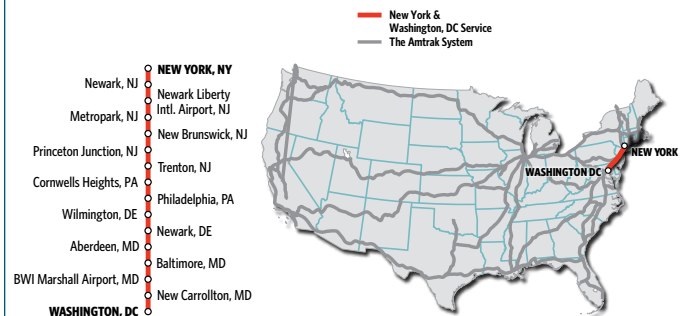

Airport Connections

Newark Liberty International Airport

Convenient transfers between Amtrak Newark Liberty International Airport station and airline terminals via AirTrain.

Philadelphia International Airport

Convenient transfers between 30th Street station and airline terminals via SEPTA Airport Line trains.

Wilmington New Castle Airport

Convenient transfers between the Amtrak Station Wilmington and the airline terminal at the Wilmington New Castle Airport via DART bus 22.

BWI Thurgood Marshall Airport

Convenient transfers between Amtrak station and airline terminals via free shuttle bus.

Amtrak 30th Street Station-Center City Rail Transfer

Amtrak tickets to and from Philadelphia are honored for a transfer between Gray 30th Street Station (Upper Level platforms) and either Penn Center-Suburban Station or Jefferson Station (Pennsylvania Convention Center) via the frequent commuter rail service operated by SEPTA. Your Amtrak ticket, ticket receipt or boarding pass must be presented to the SEPTA conductor and remain visible while on board. For additional details, call SEPTA at (215) 580-7800.

NEW YORK and WASHINGTON DC ROUTE MAP and SYMBOLS

SYMBOLS KEY

- **D** Stops only to discharge passengers; train may leave before time shown.
- **L** Stops to receive and discharge passengers; train may leave before time shown.
- **R** Stops only to receive passengers.
- **A** Airport connection
- **✈** Ferry connection
- **QT** Quik-Trak self-serve ticketing kiosk
- **○** Unstaffed station
- **●** Staffed Station with ticket office; may or may not be open for all train departures
- **♿** Station wheelchair accessible; no barriers between station and train.
- **♿** Station wheelchair accessible; not all station facilities accessible.

Connecting Local Services

New York

Metro-North Railroad: (800) 638-7646 or (212) 532-4900;

www.mta.info

Long Island Rail Road (LIRR) (commuter rail): (718) 217-LIRR;

www.mta.info

NJ TRANSIT (commuter rail & bus): (973) 275-5555;

www.NJtransit.com

New York City Transit (subway & bus): (718) 330-1234;

www.mta.info

Newark

NJ TRANSIT (commuter rail, subway & bus): (973) 275-5555;

www.NJtransit.com

Port Authority Trans-Hudson Corporation (PATH) (subway):

(800) 234-PATH; www.panynj.gov/path

Philadelphia

Southeastern Pennsylvania Transportation Authority (SEPTA)

(commuter rail, light rail, subway & bus): (215) 580-7800;

www.septa.org

Wilmington

DART First State (DART) (commuter rail & bus); 1-800-652-DART;

www.DartFirstState.com

Baltimore

MARC (commuter rail): (800) 325-RAIL; www.mtmaryland.com

Maryland Transit Administration (MTA) (bus, light rail & subway): in the Baltimore metropolitan area: (800) 543-9809; other areas: (410) 539-5000; www.mtmaryland.com

Washington

MARC (commuter rail): (800) 325-RAIL; www.mtmaryland.com

Virginia Railway Express (commuter rail): (800) RIDE-VRE;

www.vre.org

Metro rail & Metrobus (subway & bus): (202) 637-7000;

www.wmata.com