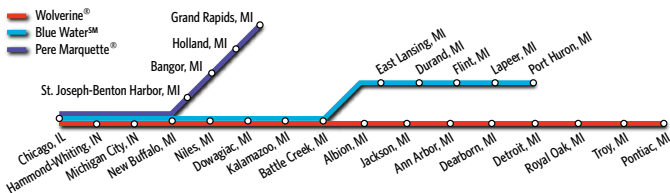

All Amtrak services and stations are non-smoking.

See page 3 for Thruway Connections.

The *Wolverine Service*, *Blue Water* and *Pere Marquette* are financed primarily through funds made available by the Michigan State Department of Transportation.

Amtrak *Wolverine Service* connects with the QLINE streetcar at the Detroit station. Ride the QLINE streetcar to many attractions along Woodward Avenue in downtown Detroit. For other Michigan travel information, visit michigan.org.

PURE MICHIGAN®
Your trip begins at michigan.org

WOLVERINE SERVICE, BLUE WATER and PERE MARQUETTE ROUTE MAP and SYMBOLS

- SYMBOLS KEY**
- L Stops to receive and discharge passengers; train may leave before time shown.
 - R Stops only to receive passengers.
 - Thruway Bus stop
 - Ferry connection
 - QR Quik-Trak self-serve ticketing kiosk
 - Unstaffed station
 - Staffed station with ticket office; may or may not be open for all train departures.
 - ♿ Station wheelchair accessible; no barriers between station and train.
 - ♿ Station wheelchair accessible; not all station facilities accessible.

AMTRAK SERVICE IN MICHIGAN

WOLVERINE SERVICE®, BLUE WATERSM and PERE MARQUETTE®

Amtrak.com
1-800-USA-RAIL

Thruway Connections

Toledo • Detroit • East Lansing (Trinity Transportation)

29/49		Connecting Train Number				30/48	
6049	Mile	▼	Thruway Number	Symbol	▲	6048	
6:30A	0	Dp	Toledo, OH—Amtrak Station (ET)	●ⓧ	Ar	10:35P	
7:35A	61	Ar	Detroit, MI—Amtrak Station	●ⓧQR	▲	9:30P	
7:50A	70		Dearborn, MI—Amtrak Station	●ⓧQR	▲	9:10P	
8:40A	106	▼	Ann Arbor, MI—Amtrak Station	●ⓧQR	▲	8:25P	
9:25A	143		Jackson, MI—Amtrak Station	○ⓧQR	▲	7:40P	
10:05A	182	Ar	East Lansing, MI—Amtrak Sta. (ET)	●ⓧQR	Dp	7:00P	