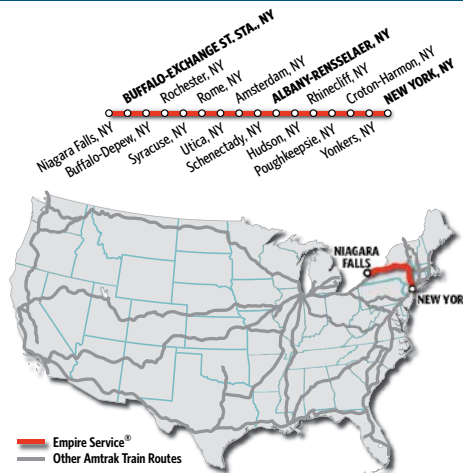

All Amtrak services and stations are non-smoking.

NOTE—Proper documentation is required to cross U.S./Canadian border when traveling on the *Empire Service*. Visit [Amtrak.com Crossing the Border](http://Amtrak.com/Crossing the Border).

This service (except for Trains 48 and 49) is supported by funds made available by the New York State Department of Transportation.

Visit Amtrak.com for our coresponding timetables for additional service on the *Maple Leaf*, *Adirondack*, *Ethan Allen Express* and *Lake Shore Limited*.

Thruway Bus Connections

Coach USA Erie—Buffalo-Exchange St. Sta., NY/Jamestown, NY.

63		281		281		Connecting Train Number		64		63		288	
8063		8281		8287		Thruway Number		8064		8463		8288	
Mo-Sa	Mo-Sa	Su	Mile	Days of Operation		Mo-Sa	Mo-Sa	Su		Mo-Sa	Mo-Sa	Su	
3 48P	7 48P	8 18P	0	Dp	Buffalo-Exchange St., NY	Ar	10 25A	1 00P		3 03P			
7 15P	10 49P	10 15P	45	Ar	Dunkirk, NY	Dp	9 24A	11 50A		1 56P			
7 29P	10 53P	10 29P	50	Ar	Fredonia, NY	Dp	9 13A	11 38A		1 44P			
8 15P	11 40P	11 15P	78	Ar	Jamestown, NY	Dp	8 30A	10 55A		1 00P			

SHADING KEY

Daytime train	Overnight train
Connecting train	Thruway and connecting services

Carry-On Pet Program

Amtrak.com Pets Animals A small cat or dog in a pet carrier may be carried on *Maple Leaf* trains with reservations required. Reservations can be made at a staffed station or visit the website for complete information.

EMPIRE SERVICE ROUTE MAP and SYMBOLS

SYMBOLS KEY

- **D** Stops only to discharge passengers; train may leave before time shown.
- **R** Stops only to receive passengers.
- **L** Stops to receive and discharge passengers; train may leave before time shown.
- **Thruway Bus stop**
- **Quik-Trak self-serve ticketing kiosk**

Connecting Local Services

New York Metro-North Railroad:
(800) 638-7646 or (212) 532-4900; www.mta.info
Long Island Rail Road (LIRR)
(commuter rail): (718) 217-LIRR; www.mta.info
NJ TRANSIT (commuter rail & bus): (973) 275-5555; www.NJtransit.com
New York City Transit
(subway & bus): (718) 330-1234; www.mta.info

Buffalo Niagara Frontier Transportation Authority
(light rail & bus): (716) 855-7211; www.nfta.com
Toronto GO Transit (commuter rail): (416) 869-3200; www.gotransit.com
Toronto Transit Commission
(subway, streetcar & bus): (416) 393-4636; www.toronto.ca/ttc