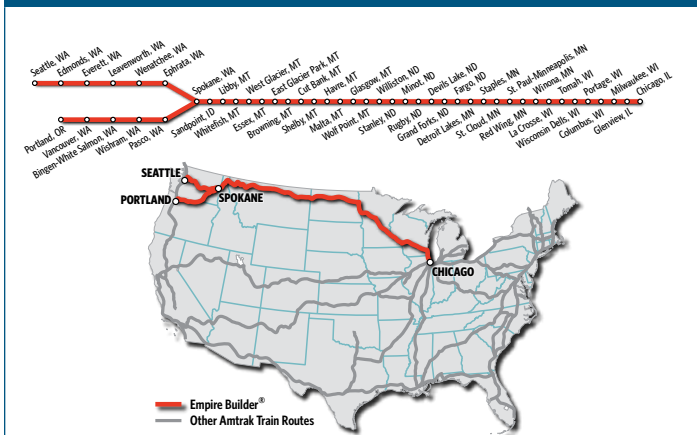

All Amtrak services and stations are non-smoking.

Trails and Rails Program: In cooperation with the National Park Service, volunteer rangers provide on board narratives between April and September on selected days on parts of this route. Visit nps.gov/trailsandrails and amtrakparks.com.

EMPIRE BUILDER ROUTE MAP and SYMBOLS

SYMBOLS KEY

- D Stops only to discharge passengers; train may leave before time shown.
- R Stops only to receive passengers.
- CT Central time
- MT Mountain time
- PT Pacific time
- ☐ Bus stop
- ☐ Ferry connection
- ☐ Quik-Trak self-serve ticketing kiosk
- Unstaffed station
- Staffed ticket office; may or may not be open for all train departures
- ♿ Station wheelchair accessible; no barriers between station and train
- ☐ Station wheelchair accessible; not all station facilities accessible

Northstar Commuter Rail

Northstar trains serve the Minneapolis-Big Lake corridor with a bus transfer to St. Cloud. For information, call (612) 373-3333, or visit www.metrotransit.org.

SHADING KEY

Overnight train

See page 2-3 for Thruway Bus and Ferry Connections, and other amenities.