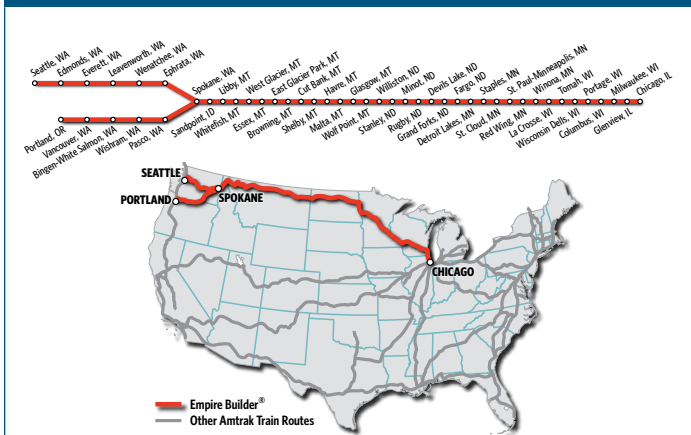

All Amtrak services and stations are non-smoking.

Trails and Rails Program: In cooperation with the National Park Service, volunteer rangers provide on board narratives between April and September on selected days on parts of this route. Visit nps.gov/trailsandrails and amtrakparks.com.

EMPIRE BUILDER ROUTE MAP and SYMBOLS

SYMBOLS KEY

- D Stops only to discharge passengers; train may leave before time shown.
- R Stops only to receive passengers.
- CT Central time
- MT Mountain time
- PT Pacific time
- ☐ Bus stop
- ☐ Ferry connection
- ☐ Quik-Trak self-serve ticketing kiosk
- Unstaffed station
- Staffed ticket office; may or may not be open for all train departures
- ♿ Station wheelchair accessible; no barriers between station and train
- ☐ Station wheelchair accessible; not all station facilities accessible

Northstar Commuter Rail

Northstar trains serve the Minneapolis-Big Lake corridor with a bus transfer to St. Cloud. For information, call (612) 373-3333, or visit www.metrotransit.org.

SHADING KEY

Overnight train

See page 2-3 for Thruway Bus and Ferry Connections, and other amenities.