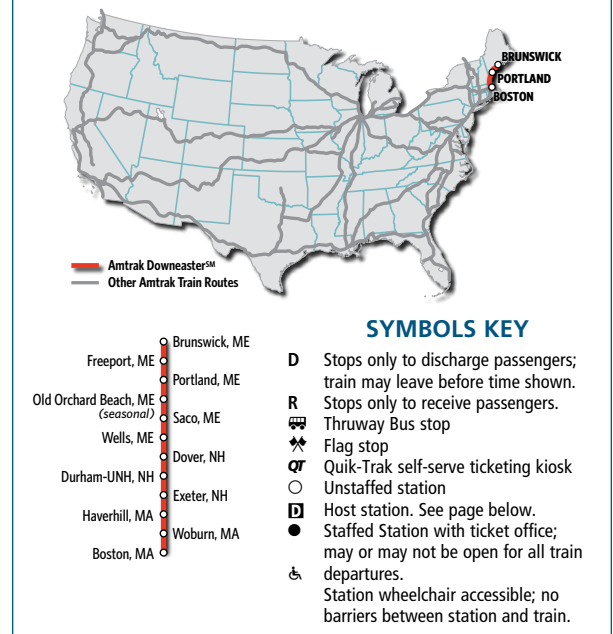

Connecting To and From Amtrak Trains

It's easy to connect with the Amtrak Downeaster to and from other Amtrak trains! Amtrak Downeaster trains arrive at Boston's North Station. All other Amtrak services in Boston depart/arrive at South Station and Back Bay Station.

SHADING KEY

Thruway and connecting services

Late Night Train for Special Events

It's time to take the train to see the Red Sox or your favorite band play in Boston. Sit back, relax and enjoy a cocktail on the *Amtrak Downeaster*.

A special late-night return train will depart Boston North Station at 11:25 p.m. on concert and game nights. Use the Fare Finder Tool at AmtrakDowneaster.com for the most up to date schedules.

What are you waiting for? It's time to take the train!

AMTRAK DOWNEASTER ROUTE MAP and SYMBOLS

Connecting To and From Amtrak Trains

It's easy to connect with the *Amtrak Downeaster* to and from other Amtrak trains! *Amtrak Downeaster* trains arrive at Boston's North Station. All other Amtrak services in Boston depart/arrive at South Station and Back Bay Station.