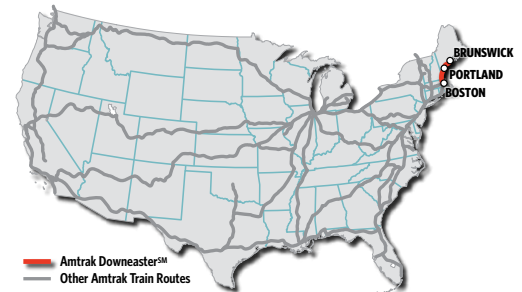

Connecting To and From Amtrak Trains

It's easy to connect with the Amtrak Downeaster to and from other Amtrak trains! Amtrak Downeaster trains arrive at Boston's North Station. All other Amtrak services in Boston depart/arrive at South Station and Back Bay Station.

SHADING KEY

Thruway and connecting services

Late Night Train for Special Events

It's time to take the train to see the Red Sox or your favorite band play in Boston. Sit back, relax and enjoy a cocktail on the Amtrak Downeaster.

What are you waiting for? It's time to take the train!

AMTRAK DOWNEASTER ROUTE MAP and SYMBOLS

- Amtrak DowneasterSM
Other Amtrak Train Routes
- Freeport, ME
 - Old Orchard Beach, ME (seasonal)
 - Wells, ME
 - Durham-UNH, NH
 - Haverhill, MA
 - Boston, MA
 - Brunswick, ME
 - Portland, ME
 - Saco, ME
 - Dover, NH
 - Exeter, NH
 - Woburn, MA