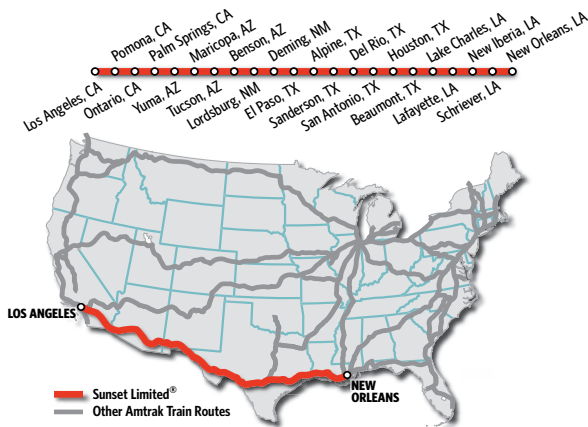

SUNSET LIMITED®

Effective October 5, 2020

serving **NEW ORLEANS - HOUSTON - SAN ANTONIO - TUCSON - MARICOPA - LOS ANGELES** and intermediate stations

BOOK TRAVEL, CHECK TRAIN STATUS, ACCESS YOUR ETICKET AND MORE THROUGH THE [Amtrak app](#).

All Amtrak services and stations are non-smoking.

See page 2 for Thruway Connections.

SHADING KEY

Overnight train

SUNSET LIMITED ROUTE MAP and SYMBOLS

SYMBOLS KEY

- D Stops only to discharge passengers; train may leave before time shown.
- CT Central time
- ET Eastern time
- MT Mountain time
- MST Mountain Standard time
- PT Pacific time
- ☐ Bus stop
- ✈ Airport connection
- ☒ Quik-Trak self-serve ticketing kiosk
- ◆ Amtrak Lounge available. Visit [Amtrak.com/station-lounges](#)
- Unstaffed station
- Staffed ticket office; may or may not be open for all train departures
- ♿ Station wheelchair accessible; no barriers between station and train
- ☒ Station wheelchair accessible; not all stations facilities accessible

Connecting Local Services

San Antonio–McAllen Harlingen–Brownsville

Connecting intercity bus service by Valley Transit is available from Greyhound Bus Station between San Antonio and McAllen, Harlingen and Brownsville.

Effective October 5, 2020

serving **NEW ORLEANS - HOUSTON - SAN ANTONIO - TUCSON - MARICOPA - LOS ANGELES** and intermediate stations

BOOK TRAVEL, CHECK TRAIN STATUS, ACCESS YOUR ETICKET AND MORE THROUGH THE [Amtrak app](#).