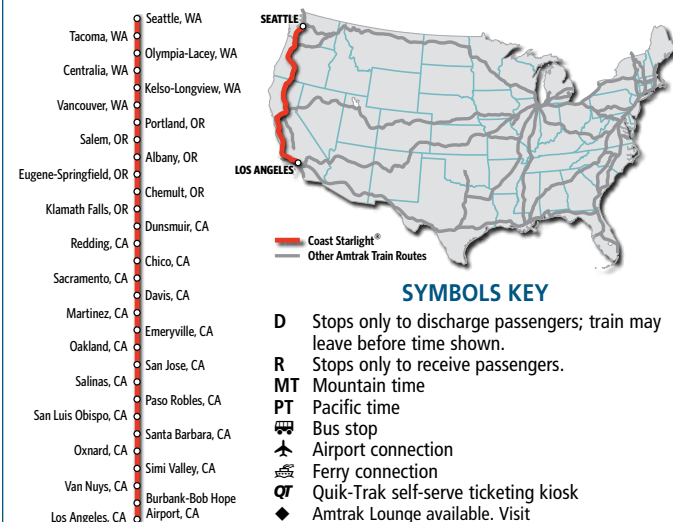

COAST STARLIGHT®

serving SEATTLE - TACOMA - PORTLAND - EUGENE-SPRINGFIELD - SACRAMENTO - SAN FRANCISCO BAY AREA - SANTA BARBARA - LOS ANGELES and intermediate stations

BOOK TRAVEL, CHECK TRAIN STATUS, ACCESS YOUR ETICKET AND MORE THROUGH THE [Amtrak app](#).

See page 2 for Thruway Connections; page 3 for Airport Connections and other amenities.

SHADING KEY

Overnight train Connecting train Thruway and connecting services

COAST STARLIGHT ROUTE MAP and SYMBOLS

Carry-On Pet Program

* Distance via Rainier

Airport Connections

Seattle-Tacoma International Airport

Sound Transit Link Light Rail offers an easy, direct connection from Seattle Amtrak Station to SEA-TAC Airport. Walk out King St. exit, turn left to the Weller Street Pedestrian Overpass and follow it directly two blocks to the International District Station. Trains run every 8-15 minutes 5:00 a.m. - 2:00 a.m. Travel time is 36 minutes. Tickets are sold by machine at the entrance. Sound Transit Information: 1-888-889-6368 or www.soundtransit.org.