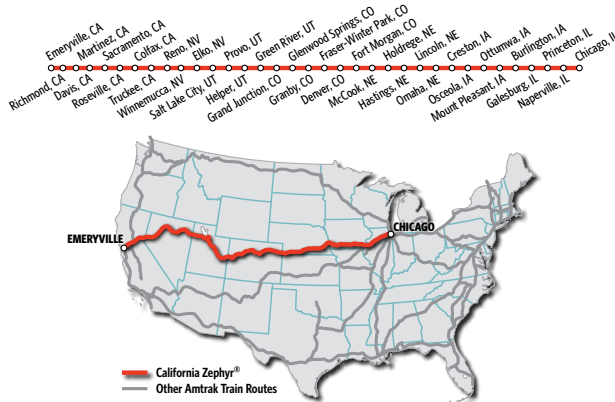

SCHEDULES EFFECTIVE 3/16/20

CALIFORNIA ZEPHYR ROUTE MAP and SYMBOLS

1. **SYMBOLS KEY**
2. D Stops only to discharge passengers; train may leave before time
   - R Stops only to receive passengers
   - CT Central time
   - MT Mountain time
   - PT Pacific time
   - Bus stop
   - Quik-Trak self-serve ticketing kiosk
   - Amtrak Lounge available. Visit [Amtrak.com/station-lounges](#)
   - Unstaffed station
   - Staffed ticket office; may or may not be open for all train departures
   - Host station. See below.
   - Station wheelchair accessible; no barriers between station and train
   - Station wheelchair accessible; not all station facilities accessible

Service on the California Zephyr®

- **Coaches: Reservations required.**
- **Sleeping cars.** For more information, visit [Amtrak.com/sleeping-accommodations](#).
- **Traditional Dining Service:** Complimentary for Sleeping Car customers and available for purchase by Coach customers. For more information, visit [Amtrak.com/traditionaldining.com](#).
- **Café Service in the Sightseer Lounge:** On the upper level, panoramic windows provide an expansive view of the passing scenery. On the lower level, a variety of meals, snacks and beverages for sale. For more information, visit [Amtrak.com/cafe](#).
- Checked baggage at select stations.
- **Bicycles on Amtrak:** We offer a number of different services to transport your bike on many routes. Each train has different equipment and loading procedures that dictate what service will be offered. Reservations are required and additional charges may apply. Visit [Amtrak.com/bikes](#) for all the details before you book your trip.
- 1 Amtrak Thruway 5005.
- 2 Amtrak Thruway 5006.

All Amtrak services and stations are non-smoking.

Trails and Rails Program: In cooperation with the National Park Service, volunteer rangers provide on board narratives between May and September on selected days on parts of this route. Visit [nps.gov/trailsandrails](#).

SHADING KEY

Overnight train

Thruway Connections and other amenities on page 2.

California Station Hosts

The Station Host Association of California is a volunteer organization that assists rail passengers, meeting and greeting them at eleven California stations, and helping them with schedules, boarding, and general inquiries. For more information, visit [www.stationhost.org](#) or call (925) 457-9018.

Connecting Local Services

Metropolitan Denver

At Denver Union Station, the Regional Transportation District (RTD) offers frequent light rail and bus service:

- Western/Southern suburbs via light rail,
- Boulder/Longmont/Northern suburbs via express coach service,
- Denver International Airport via light rail A Line,
- Free shuttles connect Union Station along the 16th Street Pedestrian Mall to the Civic Center Station.

Call (303) 299-6000 or check [www.rtd-denver.com](#) for more information.

Salt Lake City and Environs